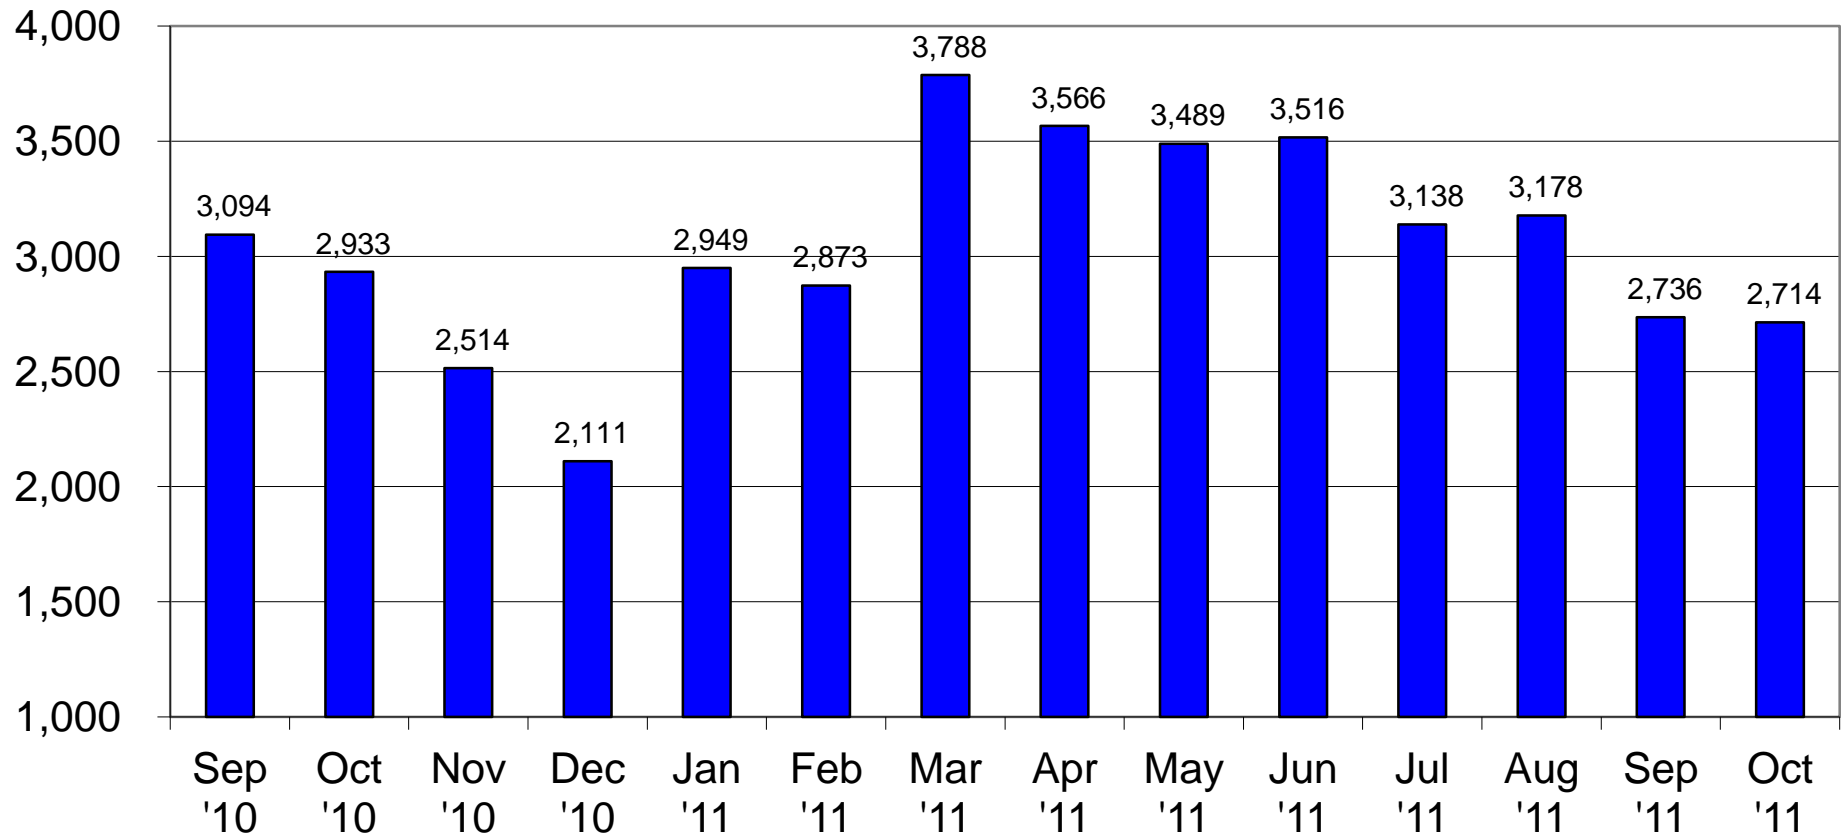

Number of New Listings Taken - Single Family & Condo

Source: Multiple Listing Service of Greater Cincinnati, Inc.

WEST SHELL

This representation is based in whole or part on data supplied by the Cincinnati Area Board of REALTORS[®] or its Multiple Listing Service. Neither the Board nor its MLS guarantees or is in any way responsible for its accuracy. Data maintained by the Board or its MLS may not reflect all real estate activity in the market.